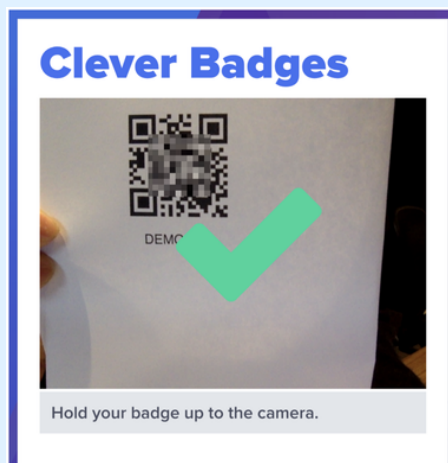

HOW TO LOGIN TO THE COMPUTER

Press ctrl + alt + delete

Type in your username
without the
@pwcs-edu.org

Type in your password.

Example: hurleyja
Pink1119

Follow the other guides for how to get to Zoom,
Canvas, or Clever.

HOW TO LOGIN TO THE IPAD

Open the iPad case and press the home button. Enter your numerical passcode.

Click on the Clever app.

Hold your Clever badge up to the camera until you see the green check mark.

Click on the app you need to go to.