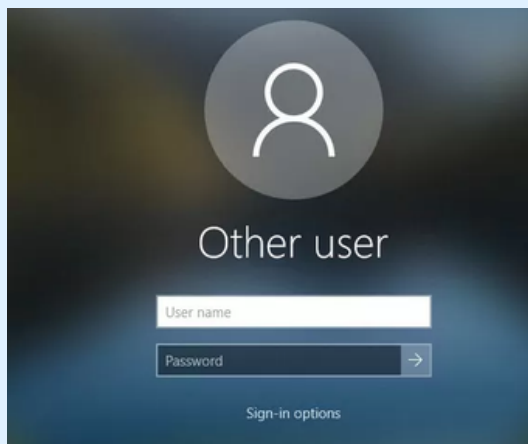

HOW TO LOGIN TO THE COMPUTER

Press ctrl + alt + delete

Type in your username
without the
@pwcs-edu.org

Type in your password.

Example: hurleyja
Pink1119

Follow the other guides for how to get to Zoom,
Canvas, or Clever.

HOW TO LOGIN TO THE IPAD

Open the iPad case and press the home button. Enter your numerical passcode.

Click on the Clever app.

Hold your Clever badge up to the camera until you see the green check mark.

Click on the app you need to go to.