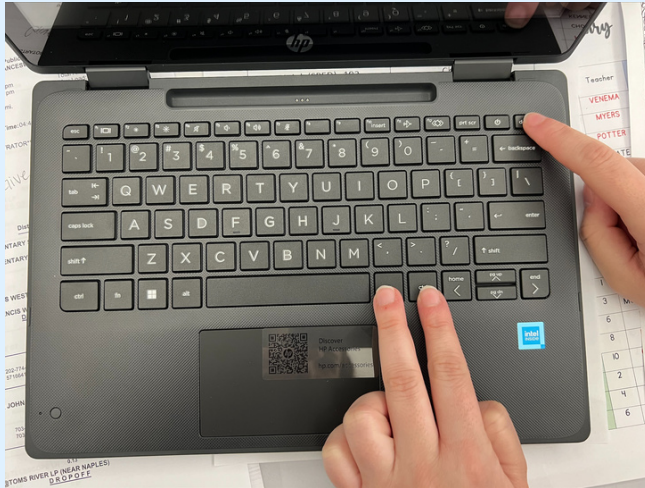

HOW TO LOGIN TO THE COMPUTER

Press ctrl + alt + delete

Type in your username
without the
@pwcs-edu.org

Type in your password.

Example: hurleyja
Pink1119

Follow the other guides for how to get to Zoom,
Canvas, or Clever.

HOW TO LOGIN TO THE IPAD

Open the iPad case and press the home button. Enter your numerical passcode.

Click on the Clever app.

Hold your Clever badge up to the camera until you see the green check mark.

Click on the app you need to go to.